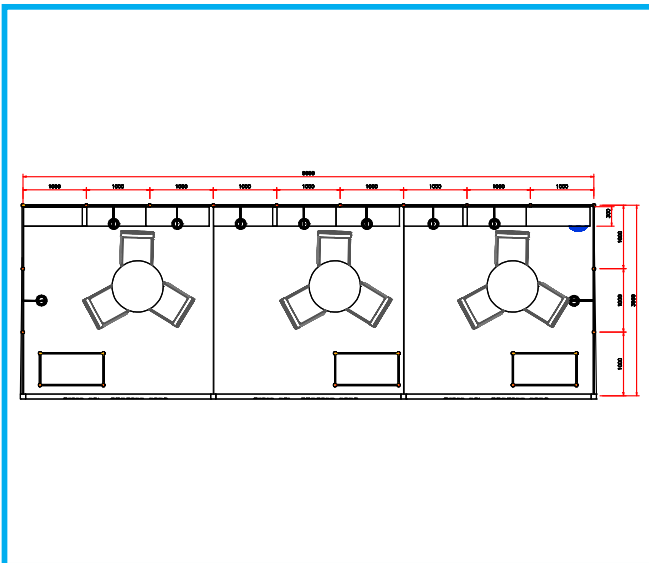

Standard Booth (27 sqm)

3D View

Front

Plan

Standard Booth Fittings

Lockable cabinet	3
Round Table	3
Chairs	9
Spotlights	9
Shelves	9
Dustbin	3
Needle Punch Carpet	3
Fascia Name	3
Electric Socket	1KW power supply