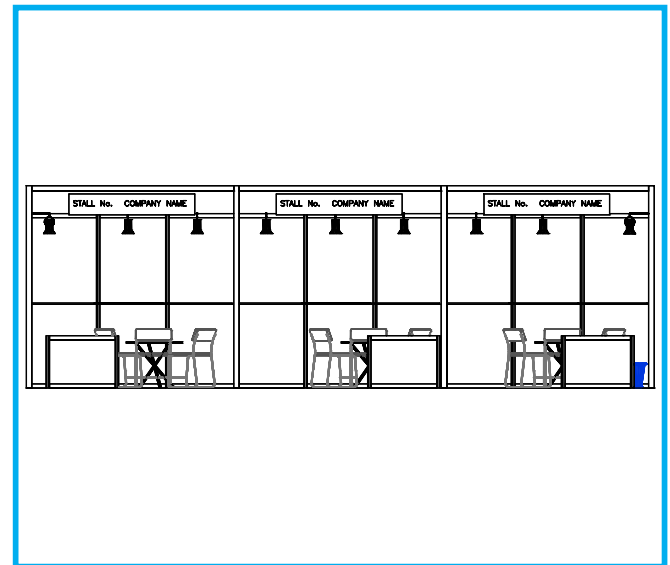

Standard Booth (27 sqm)

3D View

Front

Plan

Standard Booth Fittings

Lockable cabinet	3
Round Table	3
Chairs	9
Spotlights	9
Shelves	9
Dustbin	3
Needle Punch Carpet	3
Fascia Name	3
Electric Socket	1KW power supply