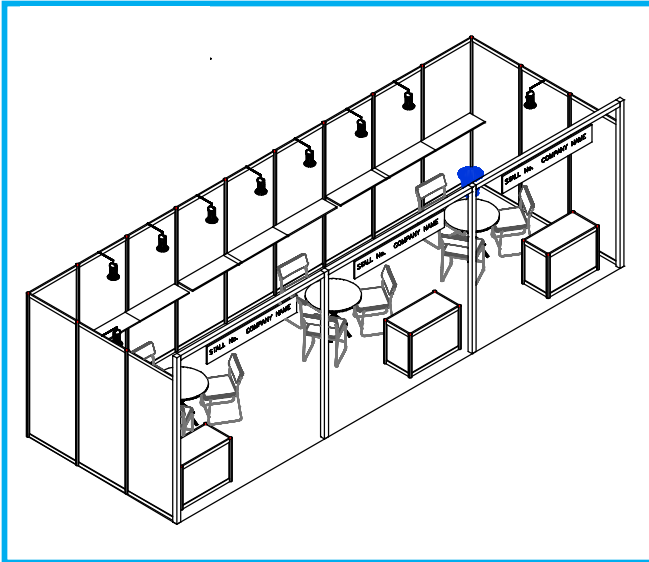

Standard Booth (27 sqm)

3D View

Front

Plan

Standard Booth Fittings

Lockable cabinet	3
Round Table	3
Chairs	9
Spotlights	9
Shelves	9
Dustbin	3
Needle Punch Carpet	3
Fascia Name	3
Electric Socket	1KW power supply