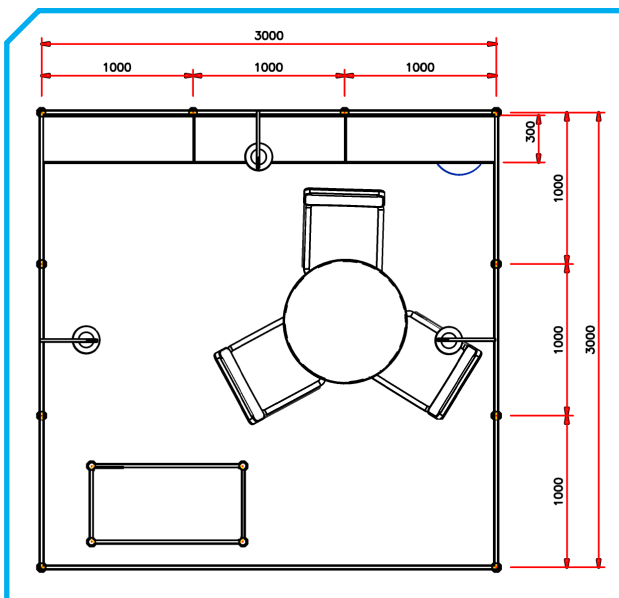

Standard Booth Fitting (3m x 3m = 9 sqm) (Option 1)

Standard Booth Fittings

Lockable cabinet	1
Round Table	1
Chairs	3
Spotlights	3
Shelves	3
Dustbin	1
Needle Punch Carpet	1
Fascia Name	1
Electric Socket	1 KW power supply