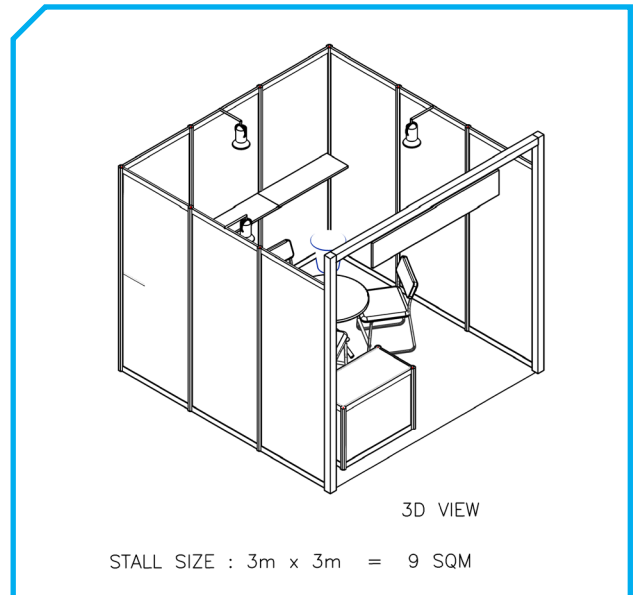

Standard Booth Fitting (3m x 3m = 9 sqm) (Option 1)

Standard Booth Fittings

Lockable cabinet	1
Round Table	1
Chairs	3
Spotlights	3
Shelves	3
Dustbin	1
Needle Punch Carpet	1
Fascia Name	1
Electric Socket	1 KW power supply