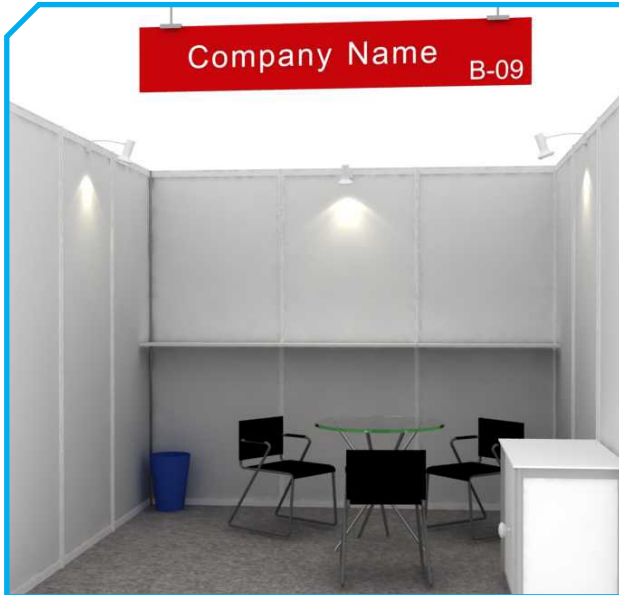

Standard Booth Fitting (3m x 3m = 9 sqm) (Option 1)

Standard Booth Fittings

Lockable cabinet	1
Round Table	1
Chairs	3
Spotlights	3
Shelves	3
Dustbin	1
Needle Punch Carpet	1
Fascia Name	1
Electric Socket	1 KW power supply