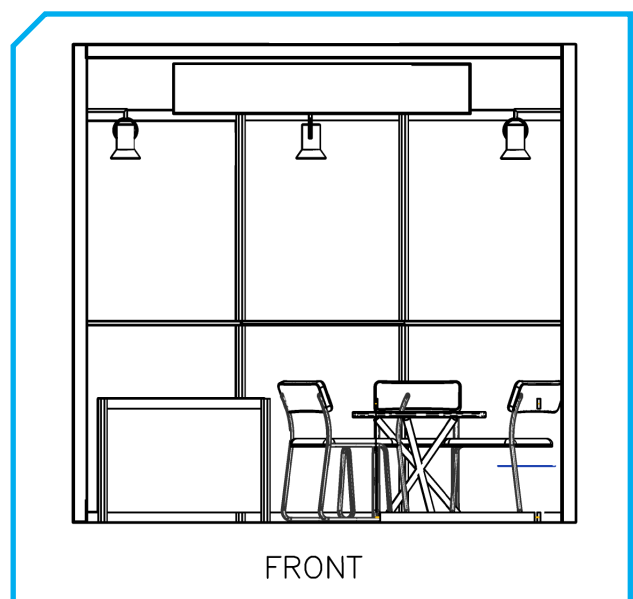

Standard Booth Fitting (3m x 3m = 9 sqm) (Option 1)

Standard Booth Fittings

Lockable cabinet	1
Round Table	1
Chairs	3
Spotlights	3
Shelves	3
Dustbin	1
Needle Punch Carpet	1
Fascia Name	1
Electric Socket	1 KW power supply